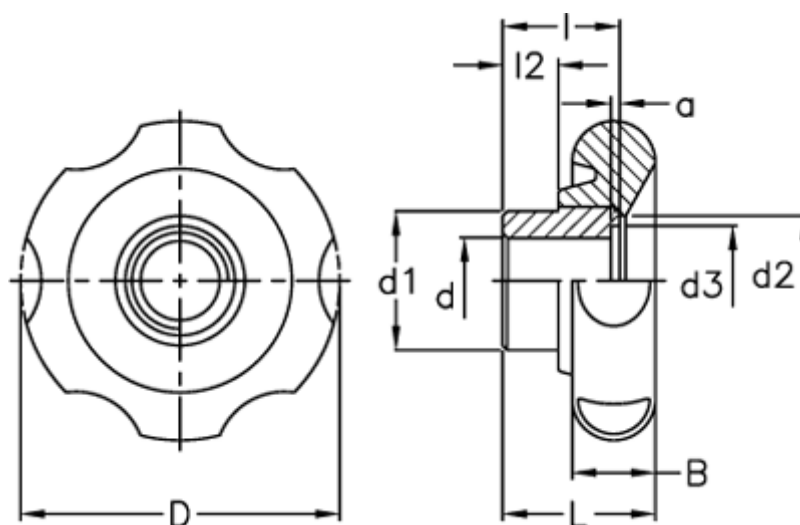

Data Sheet

Article number: 2302174331
Description: E+G Lobe knob
VL.640/70 FP-A-14

Measures

a	= 1.5	L	= 33
B	= 18	l2	= 12
D	= 70		
d1	= 30		
d2	= 29		
d3	= 21.4		
d H7	= 14		
l	= 25		